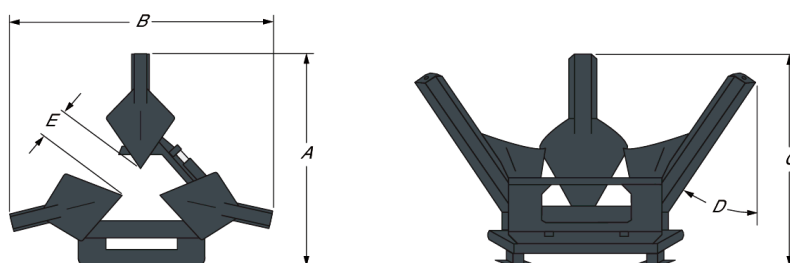

### Description

Turn your loader into a tree harvesting unit with this rugged, dependable, simple to operate and easy to manoeuvre attachment. A tree can be dug, transplanted or packaged without the operator leaving the cab. Overlapping blades ensure clean root cutting and support of the root ball. Note: Convertible Tree Transplanters can be equipped with either a pendant style (rocker switch) control panel or a 7-pin ACD control kit. Tree Transplanters with pendant control can be installed on all loaders series; tree spades with 7-pin ACD control must be installed on G-Series and newer loaders. Must order a pendant control kit or 7-pin ACD conversion kit for tree spade with convertible control.

### Dimensions

Description	Item number	Overall length (A) (mm)	Overall width (B) (mm)	Overall height (C) (mm)
Tree Transplanter Convertible 81 cm Cone	7149485	2116.0	2332.0	1631.0
Tree Transplanter Convertible 91 cm Cone	7149488	2223.0	2428.0	1631.0
Tree Transplanter Convertible 111 cm Cone	7149491	2162.0	2162.0	1631.0
Tree Transplanter Convertible 81 cm Modified	7149442	1930.0	1930.0	1491.0
Tree Transplanter Convertible 91 cm Modified	7149445	1991.0	2027.0	1491.0
Tree Transplanter Convertible 111 cm Modified	7149306	1994.0	1974.0	1692.0

### Main features

- Overlapping blades ensure clean root cutting and support of the root ball
- Two types of blades are available to best suit your particular tree root and soil condition. The cone type, with a 30° angle, preferred for hard or sandy soils and lighter ball weight and the modified blade, the most popular, has an angle of 25°. It offers a larger tree ball for better root protection
- 3 tree transplanter models are available to best fit your machine and tree transplant requirements <sup>1</sup>
- The swing-open gate with open frame design gives you easy access to the tree
- All-electric control from the operator's seat for added comfort