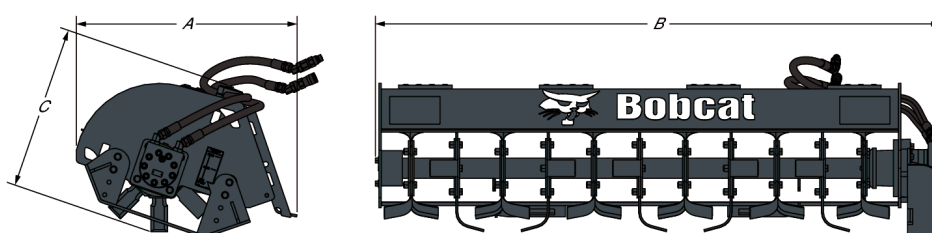

Description

A great landscaping attachment. It quickly breaks up ground and mixes compost and other materials into the soil. Offset mounting permits tilling next to sidewalks, curbs and buildings.

Dimensions

Description	Item number	Overall Length (mm)	Overall Width (mm)	Overall Height (mm)
Tiller 102 cm	7196028	709.0	1020.0	793.0
Tiller 158 cm	7104371	836.0	1580.0	614.0

Weights

Description	Item number	Operating weight (kg)	Shipping weight (kg)
Tiller 102 cm	7196028	230.0	230.0
Tiller 158 cm	7104371	321.0	321.0

Characteristics and Performance

Description	Item number	Working width (mm)	Max. working depth (mm)	Number of tines	Required hydraulic flow (L/min)	Drive type
Tiller 102 cm	7196028	966.0	102.0	32	34.0-68.0	Chain
Tiller 158 cm	7104371	1575.0	152.0	36	64.0-140.0	Direct drive

Main features

- Bi-directional rotation allows both top-cutting and undercutting in either travel direction.
- Offset mounting permits tilling next to sidewalks, curbs and buildings.
- Hydraulically-powered; no shear pins to maintain.
- Able to use high-flow hydraulics for enhanced performance on 158 cm and 193 cm models.
- Hardened, double-edge, replaceable tines.
- Exclusive Bob-Tach™ mounting system permits quick hookup to loader.
- Forward/reverse travel direction.