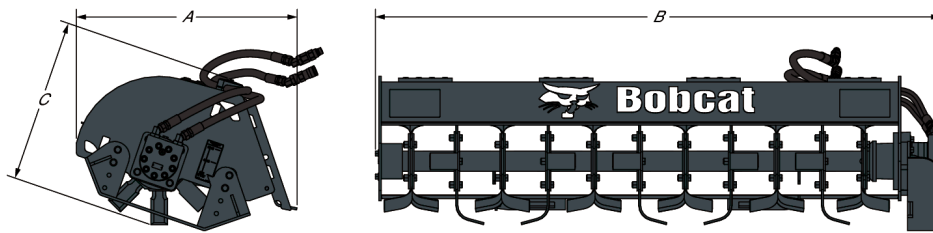

Description

A great landscaping attachment. It quickly breaks up ground and mixes compost and other materials into the soil. Offset mounting permits tilling next to sidewalks, curbs and buildings.

Dimensions

Description	Item number	Overall Length (mm)	Overall Width (mm)	Overall Height (mm)
Tiller 102 cm	7196028	709.0	1020.0	793.0
Tiller 158 cm	7104371	836.0	1580.0	614.0

Weights

Description	Item number	Operating weight (kg)	Shipping weight (kg)
Tiller 102 cm	7196028	230.0	230.0
Tiller 158 cm	7104371	321.0	321.0

Characteristics and Performance

Description	Item number	Working width (mm)	Max. working depth (mm)	Number of tines	Required hydraulic flow (L/min)	Drive type
Tiller 102 cm	7196028	966.0	102.0	32	34.0-68.0	Chain
Tiller 158 cm	7104371	1575.0	152.0	36	64.0-140.0	Direct drive

Main features

- Bi-directional rotation allows both top-cutting and undercutting in either travel direction.
- Offset mounting permits tilling next to sidewalks, curbs and buildings.
- Hydraulically-powered; no shear pins to maintain.
- Able to use high-flow hydraulics for enhanced performance on 158 cm and 193 cm models.
- Hardened, double-edge, replaceable tines.
- Exclusive Bob-Tach™ mounting system permits quick hookup to loader.
- Forward/reverse travel direction.