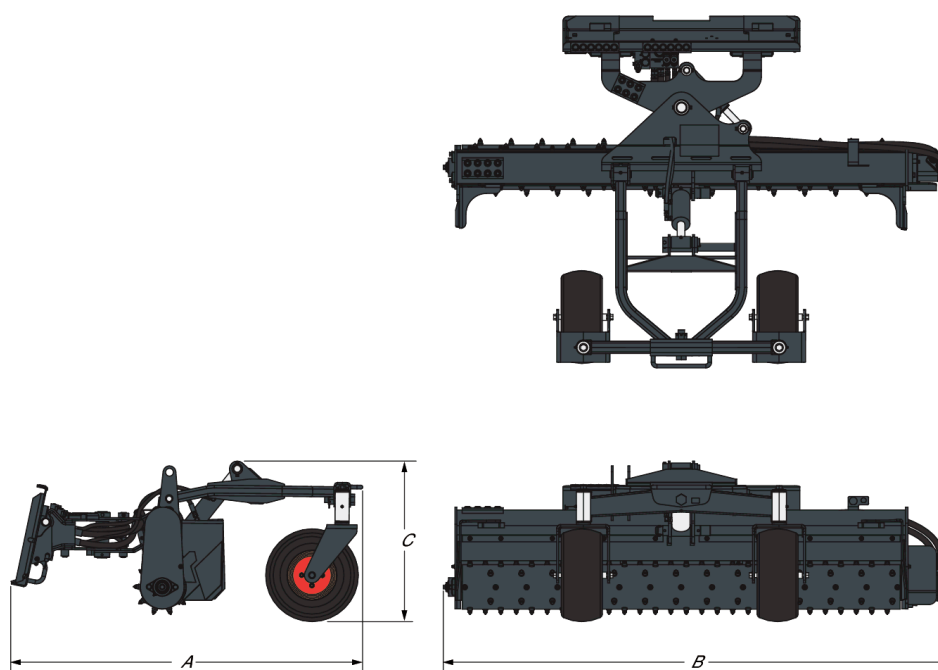

Description

The Bobcat Soil Conditioner is a “must have” versatile tool, saving you time and labour when smoothing ruts, moving material or levelling mounds of earth. It produces a perfect bed for seeding or laying grass turf. Prepare the land and lay a good foundation with the soil conditioner attachment. The rotating drum is equipped with carbide-tipped teeth, which rip through clumps of dirt and penetrate the soil. To level and grade a surface, lock the drum for a box blade effect. Or place the drum in the float position to prepare the soil while following the contours of the terrain. The soil conditioner is a versatile, cost-effective attachment. No landscaping crew should be without it! You can pulverise soil, while levelling and filling, in fewer passes with the soil conditioner attachment.

Dimensions

Description	Item number	Overall length (A) (mm)	Overall width (B) (mm)	Overall height (C) (mm)
Soil Conditioner 122 cm Manual	6958310	1471.0	1540.0	688.0
Soil Conditioner 183 cm Hydraulic	7135945	1725.0	2189.0	761.0
Soil Conditioner 183 cm Hydraulic High Flow	7135944	1725.0	2189.0	761.0
Soil Conditioner 214 cm Hydraulic	7135946	1725.0	2495.0	755.0
Soil Conditioner 214 cm Hydraulic High Flow	7135947	1725.0	2495.0	755.0

Main features

- Produces a perfect bed for seeding or sodding.
- Windrows and separates rocks and other debris.
- Grades and levels topsoil.
- Tears out old sod.
- Pulverizes dirt clumps.
- Forward and reverse raking action.
- Roller bar follows ground contours perfectly.
- Flip-up front bolster lets you get close to buildings and saves space during transport.
- Direct-drive motor eliminates chain and sprocket problems.
- Attachable end plates for box-blade effect.