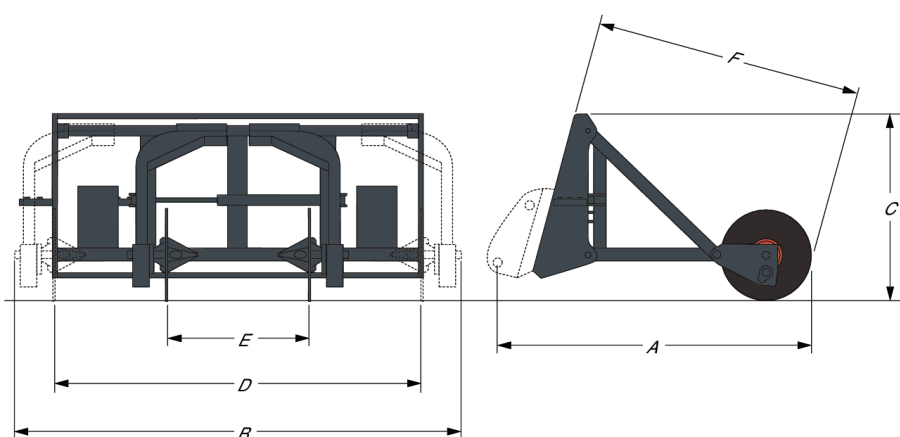

## Description

Whether laying sod is a normal part of your day-to-day operation or just an occasional chore, the Bobcat® sod layer attachment can make the job go more quickly and efficiently. The sod layer attachment can carry and lay a roll of sod up to 1219 mm wide, making it ideal for larger landscaping jobs. And because it mounts to the front of a Bobcat® loader, it's manoeuvrable enough for those smaller jobs where space restrictions are a concern.

## Dimensions

Description	Item number	Overall length (A) (mm)	Overall width (B) (mm)	Overall height (C) (mm)
Sod Layer 185 cm	6906783	1293.0	1854.0	777.0

## Weights

Description	Item number	Operating weight (kg)	Shipping weight (kg)
Sod Layer 185 cm	6906783	286.0	286.0

## Characteristics and performance

Description	Item number	Sod roll width (mm)
Sod Layer 185 cm	6906783	609.0-1219.0