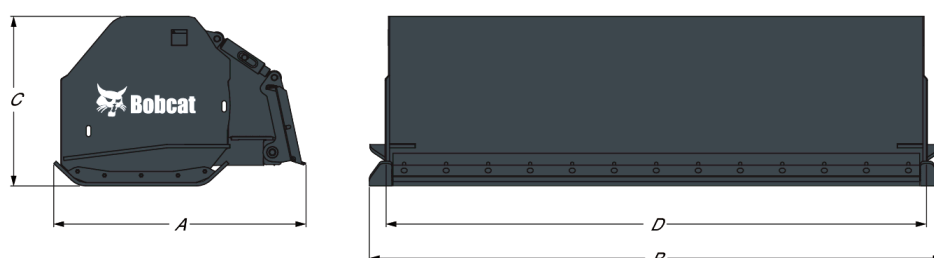

Description

Push snow with speed and efficiency from parking lots, driveways and building sites using the Bobcat® Snow Pusher attachment. Available in 2,4 m and 3 m widths size matched to your loader and job.

Dimensions

Description	Item number	Overall length (A) (mm)	Overall width (B) (mm)	Overall height (C) (mm)
Snow Pusher 244 cm	7113767	1428.0	2591.0	961.0
Snow Pusher 300 cm	7116164	1428.0	3251.0	961.0

Weights

Description	Item number	Operating weight (kg)	Shipping weight (kg)
Snow Pusher 244 cm	7113767	509.0	509.0
Snow Pusher 300 cm	7116164	570.0	570.0

Characteristics and performance

Description	Item number	Working Width (mm)	Cutting Edge (mm)	Skid shoes (mm)	Vertical float (mm)	Tilt (°)	Oscillation ± (°)
Snow Pusher 244 cm	7113767	2440.0	38.1x203.2	19.1x127.0	58.4	12.0	4.5
Snow Pusher 300 cm	7116164	3000.0	38.1x203.2	19.1x127.0	58.4	12.0	4.5

Main features

- The open bottom and wide body deliver strong pushing power, for maximum snow removal speed and efficiency
- Collect and push snow with ease and speed!
- Flotation and oscillation of the moldboard keeps the snow pusher in contact with the ground without damaging equipment or property, allowing you to remove snow on decorative and uneven surfaces
- When removing snow on flat surfaces, or when clearing hard packed snow, the flotation feature can be locked into a rigid position
- The cutting-edge rear support provides added strength to the moldboard
- Exterior gusseting reduces snow build up inside the boxed blade
- Ideal for clearing parking lots, driveways and building sites