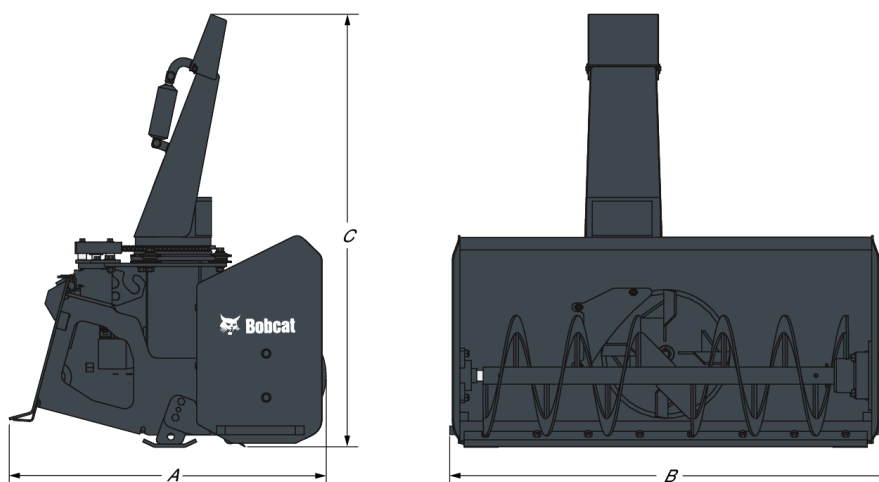

### Description

Extend your Bobcat® loader work into winter with a hydraulically-driven snowblower. This attachment is ideal for clearing sidewalks, driveways and parking lots. Adjustable height skid shoes position cutting edge for gravel or pavement. Depending on model, throws snow up to 12 m.

### Dimensions

Description	Item number	Overall length (A) (mm)	Overall width (B) (mm)	Overall height (C) (mm)
Snow Blower 150 X 48 - 5.5 Hydraulic Motor	SB150X48-936049	1306.0	1306.0	1280.0
Snow Blower 200 X 60 - 6.2 Hydraulic Motor	SB200X60-936001	1587.0	1587.0	1549.0
Snow Blower 200 X 66 - 6.2 Hydraulic Motor	SB200X66-936021	1740.0	1740.0	1549.0
Snow Blower 200 X 66 - 9.6 Hydraulic Motor	SB200X66-936025	1740.0	1740.0	1549.0
Snow Blower 200 X 72 - 6.2 Hydraulic Motor	SB200X72-936029	1892.0	1892.0	1549.0
Snow Blower 200 X 72 - 8.0 Hydraulic Motor	SB200X72-936031	1892.0	1892.0	1549.0
Snow Blower 200 X 72 - 9.6 Hydraulic Motor	SB200X72-936079	1892.0	1892.0	1549.0
Snow Blower 200 X 78 - 6.2 Hydraulic Motor	SB200X78-936033	2045.0	2045.0	1549.0
Snow Blower 200 X 78 - 9.6 Hydraulic Motor	SB200X78-936037	2045.0	2045.0	1549.0
Snow Blower 240 X 72 - 9.6 Hydraulic Motor	SB240X72-103501	1892.0	1892.0	1664.0
Snow Blower 240 X 84 - 8.0 Hydraulic Motor	SB240X84-103503	2197.0	2197.0	1664.0

Description	Item number	Overall length (A) (mm)	Overall width (B) (mm)	Overall height (C) (mm)
Snow Blower 240 X 84 - 9.6 Hydraulic Motor	SB240X841893045	2197.0	2197.0	1664.0
Snow Blower SBX240 X 72 - 12.3 Hydraulic Motor	SBX240X721893051	1892.0	1892.0	1662.0

### Characteristics and performance

Description	Item number	Fan diameter (mm)	Auger diameter (mm)	Chute rotation (°)	Deflector control	Throw distance (up to) (m)	Cutting edge (mm)	Intake diameter (mm)
Snow Blower 150 X 48 - 5.5 Hydraulic Motor	SB150X48336049	356.0	356.0	276.0	Hydraulic	7.6	9.0x76.0	584.0