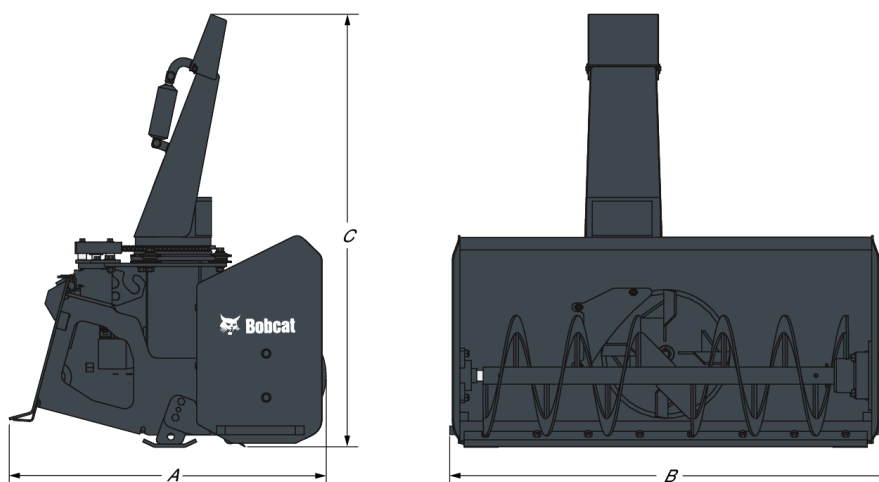

### Description

Extend your Bobcat® loader work into winter with a hydraulically-driven snowblower. This attachment is ideal for clearing sidewalks, driveways and parking lots. Adjustable height skid shoes position cutting edge for gravel or pavement. Depending on model, throws snow up to 12 m.

### Dimensions

Description	Item number	Overall length (A) (mm)	Overall width (B) (mm)	Overall height (C) (mm)
Snow Blower 150 X 48 - 5.5 Hydraulic Motor	SB150X48-9736049	1306.0	1280.0	1306.0
Snow Blower 200 X 60 - 6.2 Hydraulic Motor	SB200X60-9736001	1587.0	1549.0	1587.0
Snow Blower 200 X 66 - 6.2 Hydraulic Motor	SB200X66-9736021	1740.0	1549.0	1740.0
Snow Blower 200 X 66 - 9.6 Hydraulic Motor	SB200X66-9736025	1740.0	1549.0	1740.0
Snow Blower 200 X 72 - 6.2 Hydraulic Motor	SB200X72-9736029	1892.0	1549.0	1892.0
Snow Blower 200 X 72 - 8.0 Hydraulic Motor	SB200X72-9736031	1892.0	1549.0	1892.0
Snow Blower 200 X 72 - 9.6 Hydraulic Motor	SB200X72-9736079	1892.0	1549.0	1892.0
Snow Blower 200 X 78 - 6.2 Hydraulic Motor	SB200X78-9736033	2045.0	1549.0	2045.0
Snow Blower 200 X 78 - 9.6 Hydraulic Motor	SB200X78-9736037	2045.0	1549.0	2045.0
Snow Blower 240 X 72 - 9.6 Hydraulic Motor	SB240X72-1039501	1892.0	1664.0	1892.0
Snow Blower 240 X 84 - 8.0 Hydraulic Motor	SB240X84-1039503	2197.0	1664.0	2197.0

Description	Item number	Overall length (A) (mm)	Overall width (B) (mm)	Overall height (C) (mm)
Snow Blower 240 X 84 - 9.6 Hydraulic Motor	SB240X841893045	2197.0	2197.0	1664.0
Snow Blower SBX240 X 72 - 12.3 Hydraulic Motor	SBX240X721893051	1892.0	1892.0	1662.0

### Characteristics and performance

Description	Item number	Fan diameter (mm)	Auger diameter (mm)	Chute rotation (°)	Deflector control	Throw distance (up to) (m)	Cutting edge (mm)	Intake diameter (mm)
Snow Blower 150 X 48 - 5.5 Hydraulic Motor	SB150X48336049	356.0	356.0	276.0	Hydraulic	7.6	9.0x76.0	584.0