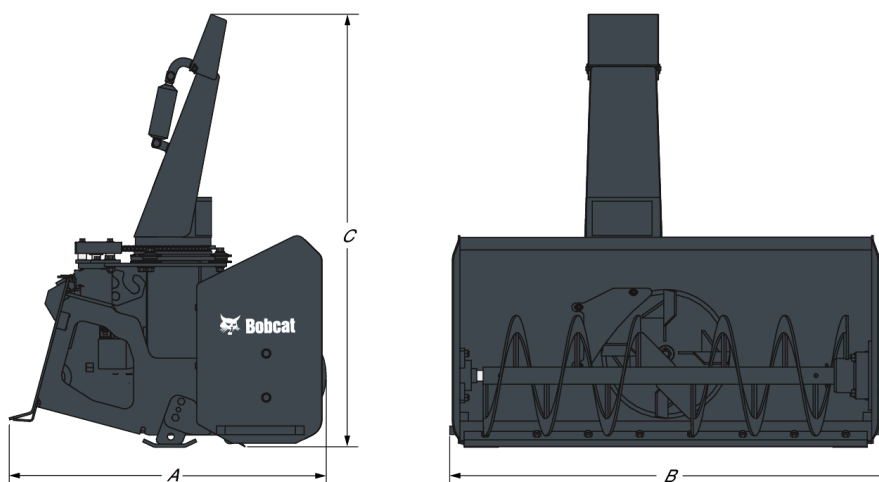

Description

Extend your Bobcat® loader work into winter with a hydraulically-driven snowblower. This attachment is ideal for clearing sidewalks, driveways and parking lots. Adjustable height skid shoes position cutting edge for gravel or pavement. Depending on model, throws snow up to 12 m.

Dimensions

Description	Item number	Overall length (A) (mm)	Overall width (B) (mm)	Overall height (C) (mm)
Snow Blower 150 X 48 - 5.5 Hydraulic Motor	SB150X48-9736049	1306.0	1306.0	1280.0
Snow Blower 200 X 60 - 6.2 Hydraulic Motor	SB200X60-9736001	1587.0	1587.0	1549.0
Snow Blower 200 X 66 - 6.2 Hydraulic Motor	SB200X66-9736021	1740.0	1740.0	1549.0
Snow Blower 200 X 66 - 9.6 Hydraulic Motor	SB200X66-9736025	1740.0	1740.0	1549.0
Snow Blower 200 X 72 - 6.2 Hydraulic Motor	SB200X72-9736029	1892.0	1892.0	1549.0
Snow Blower 200 X 72 - 8.0 Hydraulic Motor	SB200X72-9736031	1892.0	1892.0	1549.0
Snow Blower 200 X 72 - 9.6 Hydraulic Motor	SB200X72-9736079	1892.0	1892.0	1549.0
Snow Blower 200 X 78 - 6.2 Hydraulic Motor	SB200X78-9736033	2045.0	2045.0	1549.0
Snow Blower 200 X 78 - 9.6 Hydraulic Motor	SB200X78-9736037	2045.0	2045.0	1549.0
Snow Blower 240 X 72 - 9.6 Hydraulic Motor	SB240X72-1039501	1892.0	1892.0	1664.0
Snow Blower 240 X 84 - 8.0 Hydraulic Motor	SB240X84-1039503	2197.0	2197.0	1664.0

Description	Item number	Overall length (A) (mm)	Overall width (B) (mm)	Overall height (C) (mm)
Snow Blower 240 X 84 - 9.6 Hydraulic Motor	SB240X841893045	2197.0	2197.0	1664.0
Snow Blower SBX240 X 72 - 12.3 Hydraulic Motor	SBX240X721893051	1892.0	1892.0	1662.0

Characteristics and performance

Description	Item number	Fan diameter (mm)	Auger diameter (mm)	Chute rotation (°)	Deflector control	Throw distance (up to) (m)	Cutting edge (mm)	Intake diameter (mm)
Snow Blower 150 X 48 - 5.5 Hydraulic Motor	SB150X48336049	356.0	356.0	276.0	Hydraulic	7.6	9.0x76.0	584.0