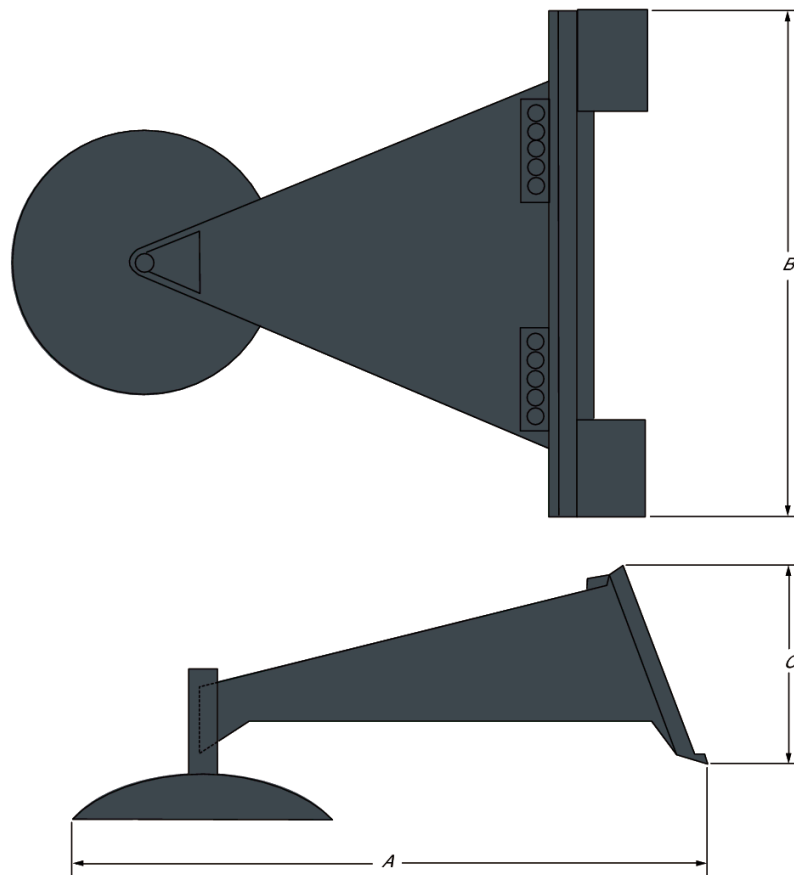

## Description

Use to remove stubborn, packed-on mud, snow and ice from driveways, sidewalks, parking lots, bike paths, wherever build-up occurs. Leaves a smooth surface for safer walking and driving. It easily removes carpet and floor tile as well.

## Dimensions

Description	Item number	Overall length (A) (mm)	Overall width (B) (mm)	Overall height (C) (mm)
Scraper, Super	6675211	1397.0	1143.0	483.0

## Weights

Description	Item number	Operating weight (kg)	Shipping weight (kg)
Scraper, Super	6675211	78.0	78.0

## Main features

- Peel away carpet and floor tile.
- Remove packed-on materials such as mud, ice and snow.
- Self-sharpening cutting edge.
- Two models, 46 and 56 mm disk diameter.