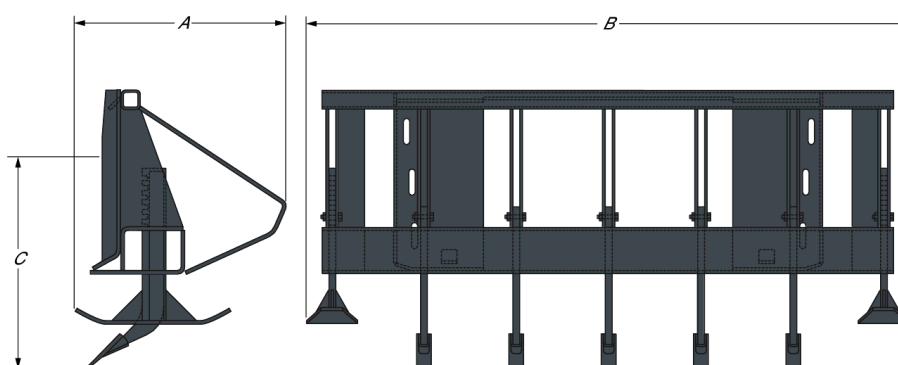

Description

Has the power to rip apart hard packed ground and prepare for digging or landscaping. The front scarifier has adjustable depth skids for presetting digging depth.

Dimensions

Description	Item number	Overall length (mm)	Overall Width (mm)	Overall Height (mm)
Scarifier 152 cm	6563526	600.0	1525.0	650.0

Weights

Description	Item number	Operating weight (kg)	Shipping weight (kg)
Scarifier 152 cm	6563526	160.0	160.0

Characteristics and Performance

Description	Item number	Number of Teeth	Maximum Dig Depth (mm)
Scarifier 152 cm	6563526	5	152.0

Main features

- The Bobcat scarifier includes two depth guides and five teeth
- Adjustable depth skids for pre-setting digging depth up to 15cm deep
- Enables you to prepare hard packed ground for digging or landscaping
- Rips up light asphalt for easy removal
- Standard five-tooth unit with additional teeth available.
- Bob-Tach™ mounted