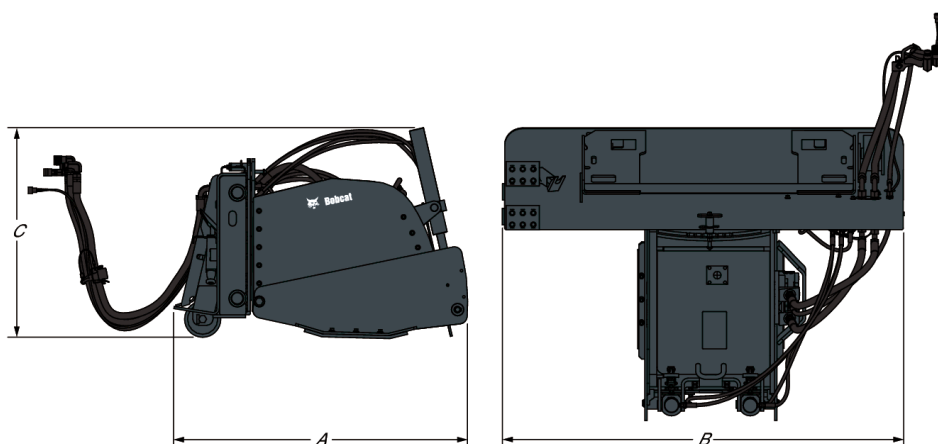

## Description

Equipped with direct-drive, high-torque hydraulic motor. These low maintenance attachments efficiently mill asphalt or concrete. Planers feature hydraulic side-shift for planing close to walls and curbs. Consistent depth control and ski depth visible from the operator's seat. Make precise adjustments with fingertip controls.

## Dimensions

Description	Item number	Overall length (A) (mm)	Overall width (B) (mm)	Overall height (C) (mm)
Planer 35 cm (Equipped with 35 cm All Purpose Drum)	PLN14*14AP	-	-	-
Planer 46 cm (Equipped with 46 cm Fast Cut Drum)	PLN18*18FC	-	-	-
Planer 46 cm (Without Drum)	PLN18*NODRUM	-	-	-
Planer 61 cm (Equipped with 61 cm Fast Cut Drum)	PLN24*24FC	-	-	-
Planer 61 cm (Without Drum)	PLN24*NODRUM	-	-	-
Self Leveling Planer 45 cm	7221391	1179.0	1732.0	964.0
Self Leveling Planer 60 cm	7221392	1241.0	1732.0	982.0
Self leveling Planer 100 cm	6726632	1118.0	1727.0	813.0
Self Leveling Planer 100 cm with 60 (fixed)/40 (removable) drum	1111142	-	-	-

### Main features

- Top access panel—for easier bit service and maintenance.
- Side cutting bits—to decrease drum binding in the cut and to produce a vertical edge for improving the joint bond between a new layer of asphalt and the existing layer.
- Hydraulic side-shift—for planing close to walls and curbs, and to easily reposition the drum for another pass.
- Oscillating planer housing—for planing sloping surfaces or to match two uneven surfaces.
- Rear frame wheels—to provide support and reduce tire bounce while planing.
- Direct-drive high torque motors—for low maintenance and high efficiency.
- Bob-Tach™ mounting system with quick-connect controls—for fast, easy attachment changes.