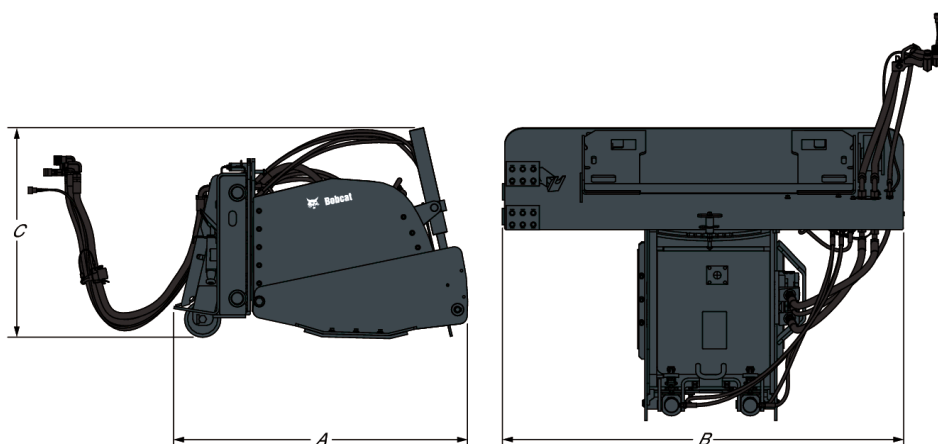

Description

Equipped with direct-drive, high-torque hydraulic motor. These low maintenance attachments efficiently mill asphalt or concrete. Planers feature hydraulic side-shift for planing close to walls and curbs. Consistent depth control and ski depth visible from the operator's seat. Make precise adjustments with fingertip controls.

Dimensions

Description	Item number	Overall length (A) (mm)	Overall width (B) (mm)	Overall height (C) (mm)
Planer 35 cm (Equipped with 35 cm All Purpose Drum)	PLN14*14AP	-	-	-
Planer 46 cm (Equipped with 46 cm Fast Cut Drum)	PLN18*18FC	-	-	-
Planer 46 cm (Without Drum)	PLN18*NODRUM	-	-	-
Planer 61 cm (Equipped with 61 cm Fast Cut Drum)	PLN24*24FC	-	-	-
Planer 61 cm (Without Drum)	PLN24*NODRUM	-	-	-
Self Leveling Planer 45 cm	7221391	1179.0	1732.0	964.0
Self Leveling Planer 60 cm	7221392	1241.0	1732.0	982.0
Self leveling Planer 100 cm	6726632	1118.0	1727.0	813.0
Self Leveling Planer 100 cm with 60 (fixed)/40 (removable) drum	1111142	-	-	-

Main features

- Top access panel—for easier bit service and maintenance.
- Side cutting bits—to decrease drum binding in the cut and to produce a vertical edge for improving the joint bond between a new layer of asphalt and the existing layer.
- Hydraulic side-shift—for planing close to walls and curbs, and to easily reposition the drum for another pass.
- Oscillating planer housing—for planing sloping surfaces or to match two uneven surfaces.
- Rear frame wheels—to provide support and reduce tire bounce while planing.
- Direct-drive high torque motors—for low maintenance and high efficiency.
- Bob-Tach™ mounting system with quick-connect controls—for fast, easy attachment changes.