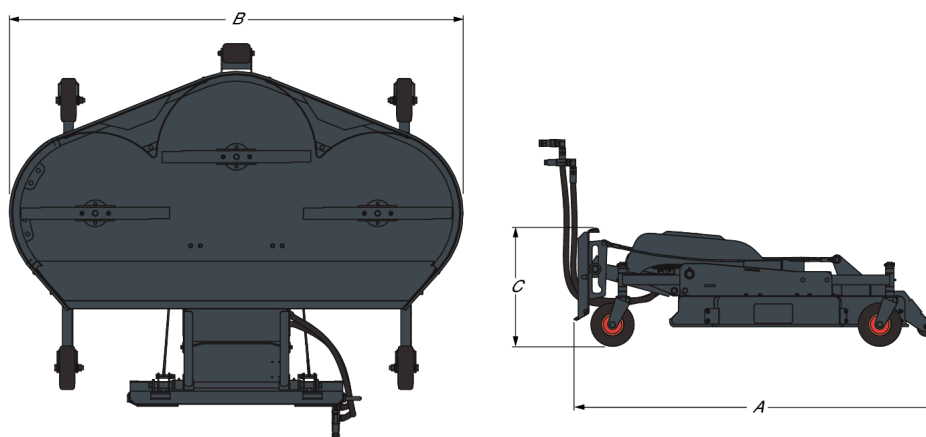

Description

Ideal for rough-cut applications, including road ditch right-of-way, golf course roughs and large acreage mowing. The mower has three partially overlapping blades that cut clean with no skips. It eliminates driving over the grass before cutting, and provides excellent visibility of the work area.

Dimensions

Description	Item number	Overall length (A) (mm)	Overall width (B) (mm)	Overall height (C) (mm)
Mower 183 cm Non-CE	7144850	1727.0	1930.0	559.0
Mower 229 cm Non-CE	7143993	1905.0	2388.0	559.0

Weights

Description	Item number	Operating weight (kg)	Shipping weight (kg)
Mower 183 cm Non-CE	7144850	400.0	400.0
Mower 229 cm Non-CE	7143993	450.0	450.0

Characteristics and performance

Description	Item number	Flow range (L/min)	Number of blades	Shutoff travel height (mm)	Cutting height range (mm)	Blade tip speed
Mower 183 cm Non-CE	7144850	57.0-83.0	3	86.0	51.0-140.0	61 m/s @ 57 l/min, 89 m/s @ 83 l/min
Mower 229 cm Non-CE	7143993	57.0-83.0	3	86.0	51.0-140.0	59 m/s @ 57 l/min, 87 m/s @ 83 l/min

Main features

- Three partially overlapping blades for clean cutting with no skips.
- Direct hydraulic motor drive.
- Industry standard cutting blades elevate grass for better mulching capability.

- Adjustable cutting height from 57 to 140 mm in 13 mm increments.
- Unique attachment frame allows mower to oscillate independently of loader.
- Rear discharge disperses grass clippings under the carrier, away from buildings, trees and fences.
- Patented blade shutoff device stops blade rotation when mower is raised off the ground.
- Anti-scalping wheel allows operator to traverse uneven terrain without scalping the surface.