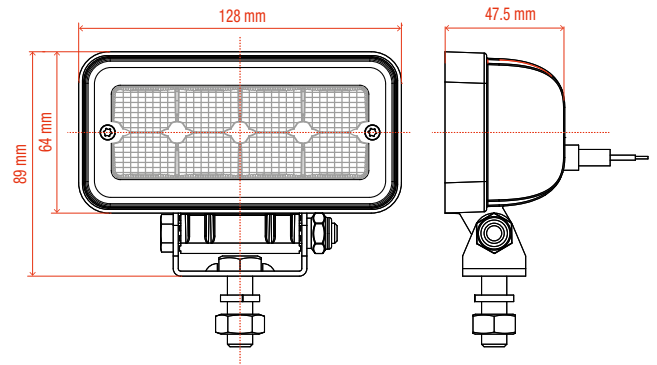

DESCRIPTION	USED ON MODELS EMEA	PART NUMBER
LED Light Bar	A770 S450; S510; S530; S550; S570; S590; S630; S650; S770; S850 T450; T590; T650; T770; T870	7275379

- LED Power: 20W (×6)
- Operating Voltage: 10–30V DC
- Material: Diecast aluminum housing
- Lens material: Polycarbonate
- Mounting Bracket: Stainless Steel
- Flood beam pattern (90 degree)
- Two 10w high intensity CREE LEDs in each light
- Current draw 1.7A to 12V, 0.85A to 24V each

IP CODE	IP68
VOLTAGE	9–36 Volts
CABLE	20 cm cable with Bobcat H11 connector
LIGHT PATTERN	All LED lights use wide beam, close range illumination pattern

► Led Light N/P 7412775

DIMENSIONS

LUMINOSITY DENSITY 7412775

► Led Light N/P 7412776

DIMENSIONS

LUMINOSITY DENSITY 7412776

► **Led Light N/P 7412777**

DIMENSIONS

LUMINOSITY DENSITY 7412777

► **Led Light N/P 7412778**

DIMENSIONS