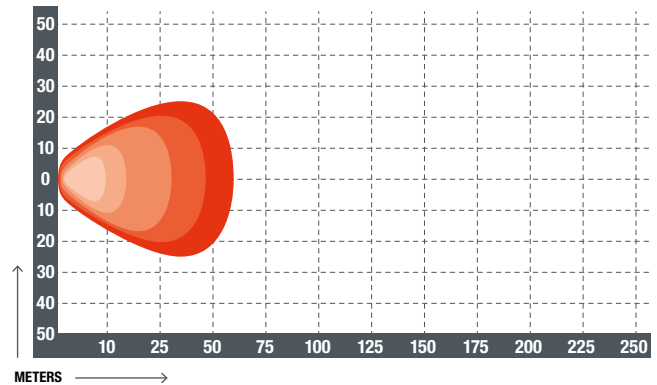

LUMINOSITY DENSITY 7412776