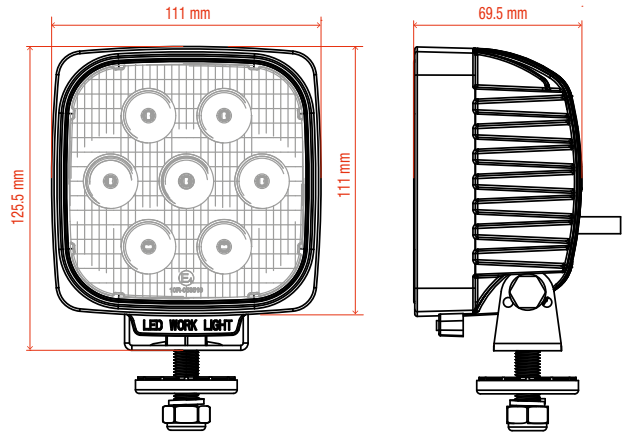

DESCRIPTION	USED ON MODELS EMEA	PART NUMBER
LED Light Bar	A770 S450; S510; S530; S550; S570; S590; S630; S650; S770; S850 T450; T590; T650; T770; T870	7275379

- LED Power: 20W (×6)
- Operating Voltage: 10–30V DC
- Material: Diecast aluminum housing
- Lens material: Polycarbonate
- Mounting Bracket: Stainless Steel
- Flood beam pattern (90 degree)
- Two 10w high intensity CREE LEDs in each light
- Current draw 1.7A to 12V, 0.85A to 24V each

IP CODE	IP68
VOLTAGE	9–36 Volts
CABLE	20 cm cable with Bobcat H11 connector
LIGHT PATTERN	All LED lights use wide beam, close range illumination pattern

► Led Light N/P 7412775

DIMENSIONS

LUMINOSITY DENSITY 7412775

► Led Light N/P 7412776

DIMENSIONS

LUMINOSITY DENSITY 7412776

► **Led Light N/P 7412777**

DIMENSIONS

LUMINOSITY DENSITY 7412777

► **Led Light N/P 7412778**

DIMENSIONS