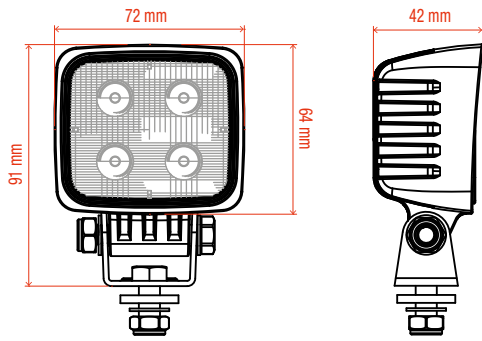

DIMENSIONS