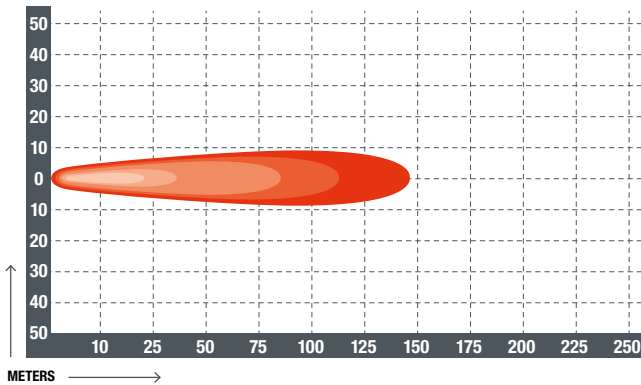

IP CODE	IP68
VOLTAGE	9–36 Volts
CABLE	20 cm cable with Bobcat H11 connector
LIGHT PATTERN	All LED lights use wide beam, close range illumination pattern

► Led Light N/P 7412775

DIMENSIONS

LUMINOSITY DENSITY 7412775