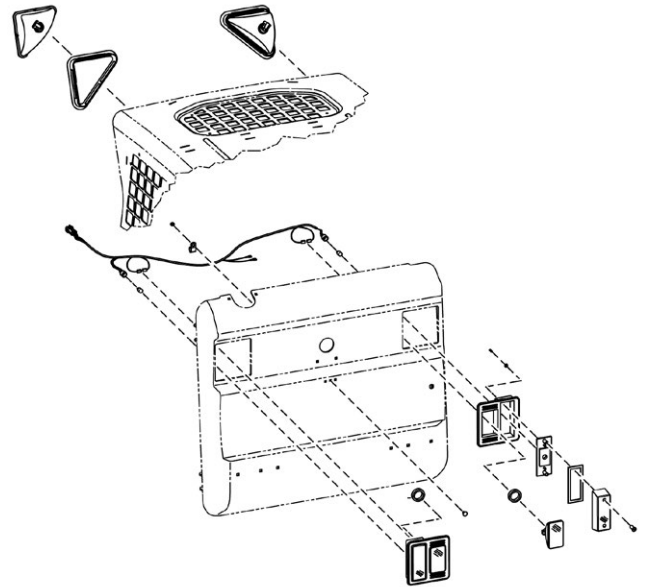

PICTURE DRAWING