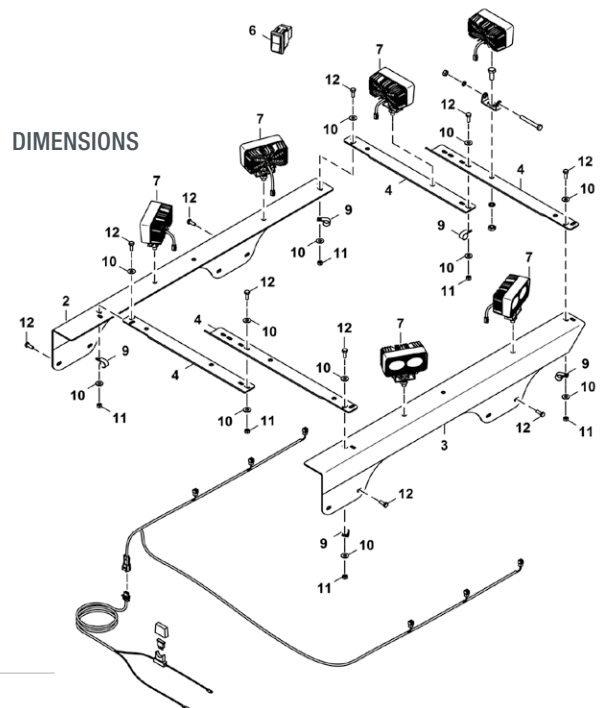

DESCRIPTION	USED ON MODELS EMEA	PART NUMBER
LED Light Bar	A770 S450; S510; S530; S550; S570; S590; S630; S650; S770; S850 T450; T590; T650; T770; T870	7275379

- LED Power: 20W (×6)
- Operating Voltage: 10–30V DC
- Material: Diecast aluminum housing
- Lens material: Polycarbonate
- Mounting Bracket: Stainless Steel
- Flood beam pattern (90 degree)
- Two 10w high intensity CREE LEDs in each light
- Current draw 1.7A to 12V, 0.85A to 24V each