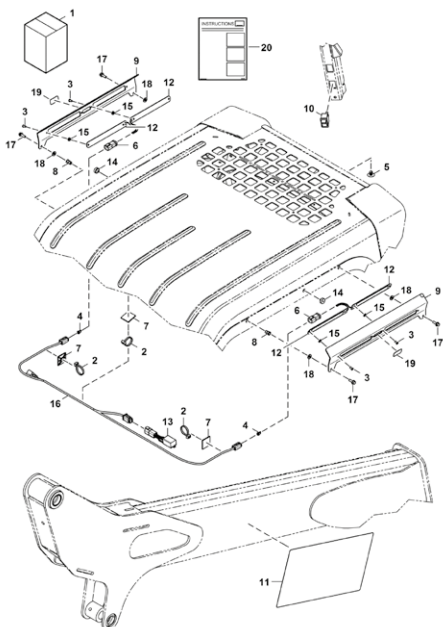

DIMENSIONS