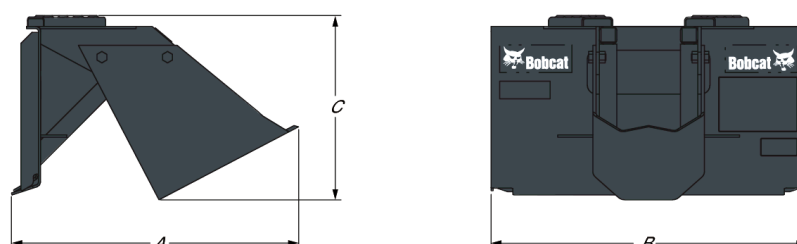

Description

The digger is ideal for nurseries and landscaping applications. Use this multiple-use attachment to dig, trench, remove rocks and stumps, transplant trees and shrubs, carry and plant balled and burlapped trees, as well as, loosen hard-packed soil.

Dimensions

Description	Item number	Overall length (A) (mm)	Overall width (B) (mm)	Overall height (C) (mm)
Digger 65 cm	6719756	1325.0	1153.0	738.0
Digger 75 cm	6719757	1337.0	1153.0	759.0
Digger 90 cm	6719758	1343.0	1153.0	776.0

Description	Item number	Digging depth (mm)	Digging width (mm)
Digger 65 cm	6719756	1210.0	65.0
Digger 75 cm	6719757	1210.0	750.0
Digger 90 cm	6719758	1210.0	900.0

Main features

- Digs in forward and reverse
- Trenches
- Transplants trees and shrubs
- Bareroots trees and shrubs
- Prunes roots
- Loosens hard-packed soil
- Carries and plants balled and burlapped trees
- Removes rocks and stumps
- Three models with widths from 65cm to 90cm available, to best suit your needs