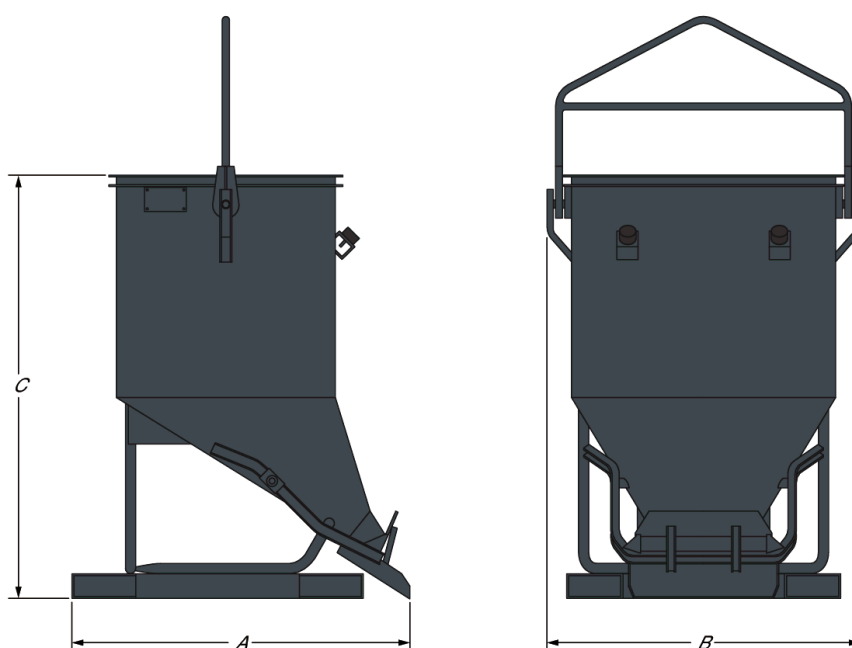

Description

With this attachment, you can quickly pour your concrete wherever you need. The hose is easily routed through small openings, under decks, through bushes and around other common obstructions.

Dimensions

Description	Item number	Overall length (A) (mm)	Overall width (B) (mm)	Overall height (C) (mm)
Concrete Bucket Hydraulic Opening	7204877	-	1470.0	-
Concrete Bucket Mechanic Opening	7205332	-	1470.0	-
ROTO Concrete Bucket 600 L	7191924	1420.0	1130.0	1180.0

Weights

Description	Item number	Operating weight (kg)	Shipping weight (kg)
Concrete Bucket Hydraulic Opening	7204877	210.0	210.0
Concrete Bucket Mechanic Opening	7205332	176.0	176.0
ROTO Concrete Bucket 600 L	7191924	200.0	200.0

Main features

- Bucket is fitted in 3 different ways on normal pallet forks: Left, Front and Right.
- The concrete bucket is locked by a chain to the pallet fork frame, for safety reason.
- Reduces damage to turf and underground utilities caused by using large concrete trucks.