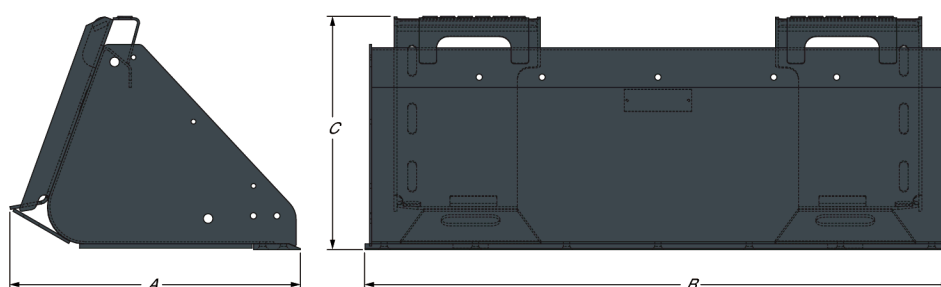

## Description

Ideal for everything from digging to material handling. Dirt buckets offer good cutting edge visibility and excellent bucket breakout force for better digging and easier bucket filling.

## Dimensions

Description	Item number	Overall length (mm)	Overall width (B) (mm)	Overall height (mm)
Bucket Dirt 91 cm	7117432	630.0	914.0	505.0
Bucket Dirt 112 cm	7117433	630.0	1117.0	505.0
Bucket Dirt 127 cm	7117434	630.0	1270.0	505.0

## Characteristics and performance

Description	Item number	Std teeth configuration	Accepts max. n° of teeth	Bucket back angle (°)	Capacity (SAE heaped) (L)	Shape
Bucket Dirt 91 cm	7117432	Without teeth	6	70.0	130.0	Round
Bucket Dirt 112 cm	7117433	Without teeth	7	70.0	160.0	Round
Bucket Dirt 127 cm	7117434	Without teeth	7	70.0	190.0	Round

## Main features

- Flat back assures a secure attaching area for the Bob-Tach™ mounting system.
- Low heel makes cutting grade and backdragging easier.
- Replacable cutting edges.
- Side cutting edges give better performance, increase strenght and extend bucket life.