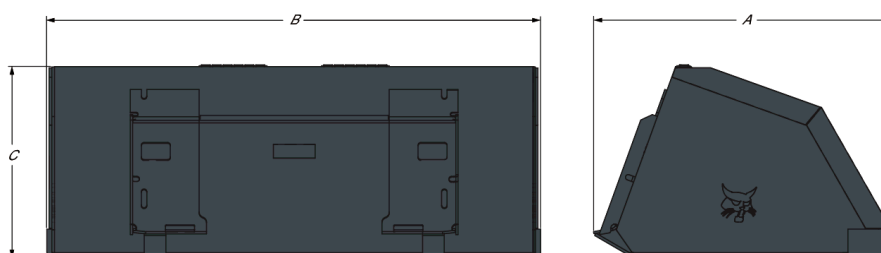

Description

Because snow is relatively light compared to soil, gravel or other construction materials, the capacity of the snow bucket is much greater than those usually used in construction. The back of the snow bucket is also higher, which lets you push more snow without having it flow over the top. Spill guards are available, they are meant to protect the operator door, tilt cylinders and the Bob-Tach pivot area from debris that spills over the back of the bucket.

Dimensions

Description	Item number	Overall length (A) (mm)	Overall width (B) (mm)	Overall height (C) (mm)
Snow & Light Material Bucket 168 cm	7184103	993.0	1676.0	676.0
Snow & Light Material Bucket 188 cm	7184105	1067.0	1880.0	683.0
Snow & Light Material Bucket 203 cm	7184110	1067.0	2032.0	683.0
Snow & Light Material Bucket 224 cm	7184098	1067.0	2235.0	683.0
Snow & Light Material Bucket 254 cm	6727787	1232.0	2540.0	856.0

Weights

Description	Item number	Operating weight (kg)	Shipping weight (kg)
Snow & Light Material Bucket 168 cm	7184103	262.0	262.0
Snow & Light Material Bucket 188 cm	7184105	281.0	281.0
Snow & Light Material Bucket 203 cm	7184110	290.0	290.0
Snow & Light Material Bucket 224 cm	7184098	309.0	309.0
Snow & Light Material Bucket 254 cm	6727787	398.0	398.0

Characteristics and performance

Description	Item number	Std teeth configuration	Accepts max. n° of teeth	Bucket back angle (°)	Capacity (SAE heaped) (L)	Back shape
Snow & Light Material Bucket 168 cm	7184103	Without teeth	0	70.0	690.0	Angle
Snow & Light Material Bucket 188 cm	7184105	Without teeth	0	70.0	760.0	Round
Snow & Light Material Bucket 203 cm	7184110	Without teeth	0	70.0	830.0	Round
Snow & Light Material Bucket 224 cm	7184098	Without teeth	0	70.0	920.0	Round
Snow & Light Material Bucket 254 cm	6727787	Without teeth	0	70.0	1530.0	Round