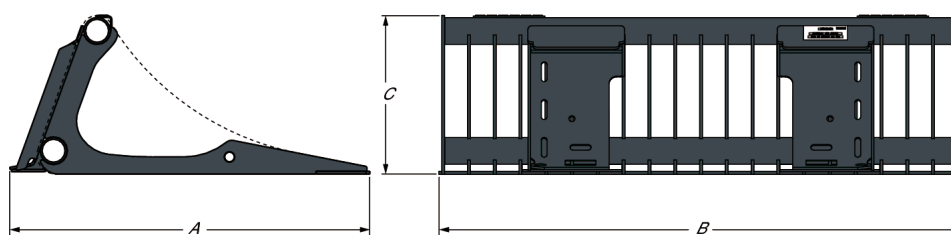

Description

Bobcat® skeleton buckets are excellent for separating unwanted objects, such as rocks and other debris, from work areas while leaving finer material behind that can be cultivated or landscaped.

Dimensions

Description	Item number	Overall length (A) (mm)	Overall width (B) (mm)	Overall height (C) (mm)
Skeleton Bucket 157 cm	7185941	1197.0	1572.0	520.0
Skeleton Bucket 174 cm	7185943	1197.0	1743.0	520.0
Skeleton Bucket 192 cm	7185945	1197.0	1915.0	520.0
Skeleton Bucket 209 cm	7185947	1197.0	2086.0	520.0

Weights

Description	Item number	Operating weight (kg)	Shipping weight (kg)
Skeleton Bucket 157 cm	7185941	258.0	258.0
Skeleton Bucket 174 cm	7185943	281.0	281.0
Skeleton Bucket 192 cm	7185945	303.0	303.0
Skeleton Bucket 209 cm	7185947	325.0	325.0

Characteristics and performance

Description	Item number	Number of Tines	Tine spacing (mm)	Bucket back angle (°)	Tine thickness (mm)
Skeleton Bucket 157 cm	7185941	17.0	76.0	70.0	10.0
Skeleton Bucket 174 cm	7185943	19.0	76.0	70.0	10.0
Skeleton Bucket 192 cm	7185945	21.0	76.0	70.0	10.0
Skeleton Bucket 209 cm	7185947	23.0	76.0	70.0	10.0