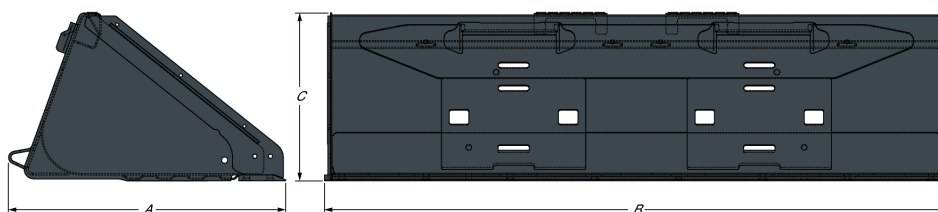

### Description

These buckets have a longer bottom than the construction/industrial style. They offer excellent cutting edge visibility and good bucket breakout force. Low Profile buckets are ideal for grading and leveling applications as well as material handling.

### Dimensions

Description	Item number	Overall length (A) (mm)	Overall width (B) (mm)	Overall height (C) (mm)
Low Profile Bucket 127 cm	7161031.EA	-	-	-
Low Profile Bucket 142 cm	7101903.EA	-	-	-
Low Profile Bucket 157 cm	6731415.EA	-	-	-
Low Profile Bucket 173 cm	6731418.EA	-	-	-
Low Profile Bucket 188 cm	6731421.EA	-	-	-
Low Profile Bucket 203 cm	6731424.EA	-	-	-

### Weights

Description	Item number	Operating weight (kg)	Shipping weight (kg)
Low Profile Bucket 127 cm	7161031.EA	-	-
Low Profile Bucket 142 cm	7101903.EA	-	-
Low Profile Bucket 157 cm	6731415.EA	-	-
Low Profile Bucket 173 cm	6731418.EA	-	-
Low Profile Bucket 188 cm	6731421.EA	-	-
Low Profile Bucket 203 cm	6731424.EA	-	-

### Characteristics and performance

Description	Item number	Tooth type	Accepts max. n° of teeth	Bucket back angle (°)	Capacity (SAE heaped) (L)	Back shape
Low Profile Bucket 127 cm	7161031.EA	-	-	-	-	-
Low Profile Bucket 142 cm	7101903.EA	-	-	-	-	-