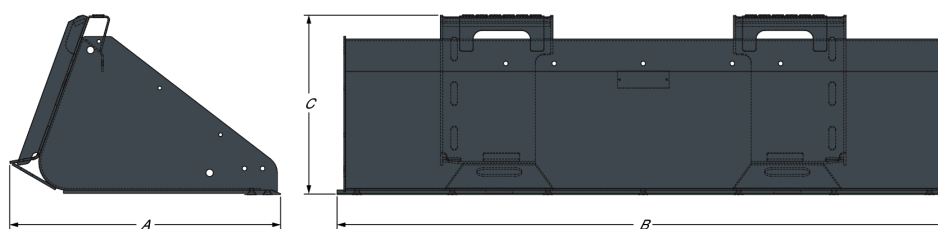

General Purpose (GP) Bucket

Attachments
Specifications

Description

General purpose buckets have a longer bottom than the dirt style. They offer excellent cutting edge visibility and good breakout force. General purpose buckets are ideal for light-duty and medium-duty grading and leveling applications as well as material handling.

Dimensions

Description	Item number	Overall length (A) (mm)	Overall width (B) (mm)	Overall height (C) (mm)
General Purpose Bucket 91 cm	7114488	763.0	914.0	505.0
General Purpose Bucket 112 cm	7114581	763.0	1117.0	505.0
General Purpose Bucket 127 cm - S70	7114583	763.0	1270.0	505.0
General Purpose Bucket 127 cm - S100	7114582	763.0	1270.0	505.0
General Purpose Bucket 142 cm	7114584	763.0	1422.0	505.0
General Purpose Bucket 158 cm	7114585	763.0	1575.0	505.0
General Purpose Bucket 173 cm	7114586	763.0	1727.0	505.0
General Purpose Bucket 188 cm	7114587	763.0	1880.0	505.0

Characteristics and performance

Description	Item number	Std teeth configuration	Accepts max. n° of teeth	Bucket back angle (°)	Capacity (SAE heaped) (L)	Back shape
General Purpose Bucket 91 cm	7114488	Without teeth	6	70.0	170.0	Round
General Purpose Bucket 112 cm	7114581	Without teeth	7	70.0	210.0	Round
General Purpose Bucket 127 cm - S70	7114583	Without teeth	7	70.0	240.0	Round
General Purpose Bucket 127 cm - S100	7114582	Without teeth	7	70.0	240.0	Round
General Purpose Bucket 142 cm	7114584	Without teeth	6	70.0	270.0	Round
General Purpose Bucket 158 cm	7114585	Without teeth	7	70.0	300.0	Round
General Purpose Bucket 173 cm	7114586	Without teeth	7	70.0	330.0	Round
General Purpose Bucket 188 cm	7114587	Without teeth	8	70.0	360.0	Round

Main features

- Round back design enhances bucket loading and cleanout.
- Flat back assures a secure attaching area for the Bob-Tach™ mounting system.
- Low heel makes cutting grade and backdragging easier.
- Replacable cutting edges.
- Side cutting edges give better performance, increase strength and extend bucket life.