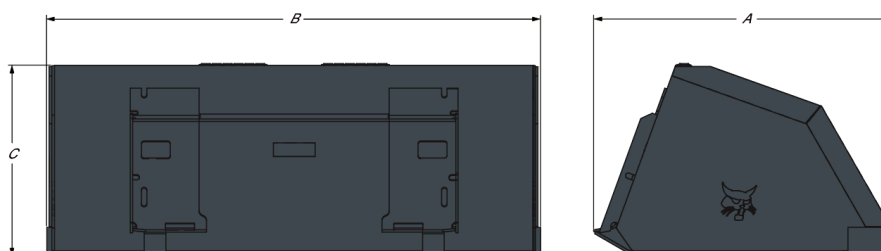

Description

Fertilizer buckets have large capacities and more roll-back range. The greater roll-back allows granular materials to be easily held in the bucket by minimizing spillage over the front edge. Applications include fertilizer and grain handling.

Dimensions

Description	Item number	Overall length (A) (mm)	Overall width (B) (mm)	Overall height (C) (mm)
Fertiliser & Grain Bucket 152 cm	6558681	930.0	1520.0	574.0
Fertiliser & Grain Bucket 168 cm	6706479	1179.0	1676.0	724.0
Fertiliser & Grain Bucket 183 cm	6706483	1184.0	1829.0	724.0

Characteristics and performance

Description	Item number	Std teeth configuration	Accepts max. n° of teeth	Bucket back angle (°)	Capacity (SAE heaped) (L)	Back shape
Fertiliser & Grain Bucket 152 cm	6558681	Without teeth	0	60.0	470.0	Angle
Fertiliser & Grain Bucket 168 cm	6706479	Without teeth	0	60.0	860.0	Angle
Fertiliser & Grain Bucket 183 cm	6706483	Without teeth	0	60.0	930.0	Angle