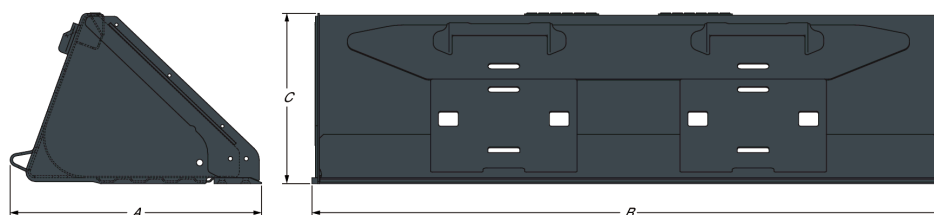

### Description

The strongest of all Bobcat® buckets. Ideal for everything from tough digging to material handling. Construction / industrial buckets offer good cutting edge visibility and excellent bucket breakout force for better digging and easier bucket filling. Heavy-duty construction / industrial buckets offer even more features required for severe-duty use.

### Dimensions

Description	Item number	Overall length (mm)	Overall width (B) (mm)	Overall height (mm)
Bucket C/I 127 cm	7160274.EA	-	-	-
Bucket C/I 142 cm	6737399.EA	-	-	-
Bucket C/I 157 cm	6731403.EA	-	-	-
Bucket C/I 173 cm	6731406.EA	-	-	-
Bucket C/I 188 cm	6731409.EA	-	-	-
Bucket C/I 203 cm	6731412.EA	-	-	-
Bucket C/I 188 cm, Heavy Duty	6732305	969.0	1880.0	612.0
Bucket C/I 203 cm, Heavy Duty	6726344	969.0	2032.0	612.0
Bucket C/I 213 cm, Heavy Duty	7125917	969.0	2130.0	612.0
Bucket C/I 224, Heavy Duty	6726328	969.0	2240.0	612.0
Bucket C/I 208 cm, Severe Duty	7173162	970.1	2080.0	618.2
Bucket C/I 223 cm, Severe Duty	7173161	970.1	2240.0	618.2

### Weights

Description	Item number	Operating weight (kg)	Shipping weight (kg)
Bucket C/I 127 cm	7160274.EA	-	-
Bucket C/I 142 cm	6737399.EA	-	-
Bucket C/I 157 cm	6731403.EA	-	-
Bucket C/I 173 cm	6731406.EA	-	-
Bucket C/I 188 cm	6731409.EA	-	-
Bucket C/I 203 cm	6731412.EA	-	-
Bucket C/I 188 cm, Heavy Duty	6732305	309.0	309.0