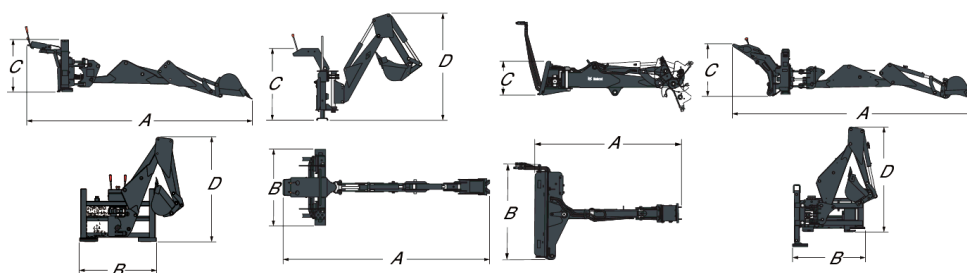

Description

Transform your Bobcat® loader into a powerful, efficient, economical and versatile excavator with a Bobcat backhoe. They are ideal for landscaping and nursery work, sewage systems and septic tanks, water and power lines and many other jobs. Maximum digging depths vary from 1.5 m to 3.5 m.

Dimensions

Description	Item number	Overall length (A) (mm)	Overall width (B) (mm)	Transport width (C) (mm)	Overall height (D) (mm)	Transport height (E) (mm)
Backhoe R30S	6979700	1317.0	1547.0	1809.0	2087.0	2320.0
Backhoe R35S	7126559	1317.0	1547.0		2535.0	2655.0

Weights

Description	Item number	Operating weight (kg)	Shipping weight (kg)
Backhoe R30S	6979700	840.0	840.0
Backhoe R35S	7126559	850.0	850.0

Characteristics and Performance

Description	Item number	Digging depth (mm)	Digging force with bucket (daN)	Digging force with dipper (daN)	Digging reach (mm)	Hook-up system
Backhoe R30S	6979700	2990.0	2140.0	1377.0	3757.0	Klac™
Backhoe R35S	7126559	3510.0	3130.0	2257.0	4272.0	Klac™