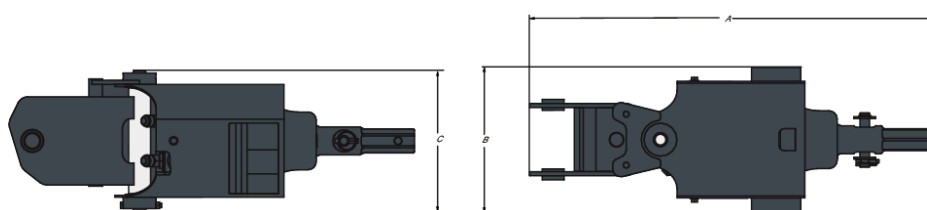

Description

This high-torque, heavy-duty hydraulic auger gives you speed and perfect vertical accuracy. Its unique "knuckle-joint" design allows it to hang perfectly vertical on flat or uneven terrain. The entire drive unit follows the bit into the hole, adding 30 cm more dig depth than a standard unit. This is the ideal tool for drilling holes for posts, piers, poles and trees in all kinds of soil conditions. Choose from 3 types of bits to best suit the ground conditions (standard, heavy and rock) and from numerous widths to best meet your hole-width requirement

Dimensions

Description	Item number	Overall length (A) (mm)	Overall width (B) (mm)	Overall height (C) (mm)
Auger 10 Unit Drive	6808799	214.0	233.0	470.0
Auger 15C Unit Drive	6809442	269.0	260.0	525.0
Auger 15H Unit Drive	7145345	269.0	260.0	525.0
Auger 30C Unit Drive	6809445	269.0	260.0	525.0
Auger 30H Unit Drive	7138264	269.0	260.0	525.0
High Torque Auger 35PH Drive	7220280	1007.0	293.0	290.0
High Torque Auger 50PH Drive	7227984	1007.0	293.0	290.0

Weights

Description	Item number	Operating weight (kg)	Shipping weight (kg)
Auger 10 Unit Drive	6808799	69.0	-
Auger 15C Unit Drive	6809442	106.0	106.0
Auger 15H Unit Drive	7145345	91.0	91.0
Auger 30C Unit Drive	6809445	115.0	115.0
Auger 30H Unit Drive	7138264	94.0	94.0
High Torque Auger 35PH Drive	7220280	131.0	131.0
High Torque Auger 50PH Drive	7227984	131.0	131.0

Characteristics and Performance

Description	Item number	Auger bit type	Digging depth (mm)	Clearance diameter (mm)	Minimum speed and flowrate (RPM)	Maximum speed and flowrate (RPM)	Minimum torque and pressure (Nm)	Maximum torque and pressure (Nm)
Auger 10 Unit Drive	6808799	Round	1473.0	254.0	36.0-23.0	90.0-57.0	1108.0-11930.0	-