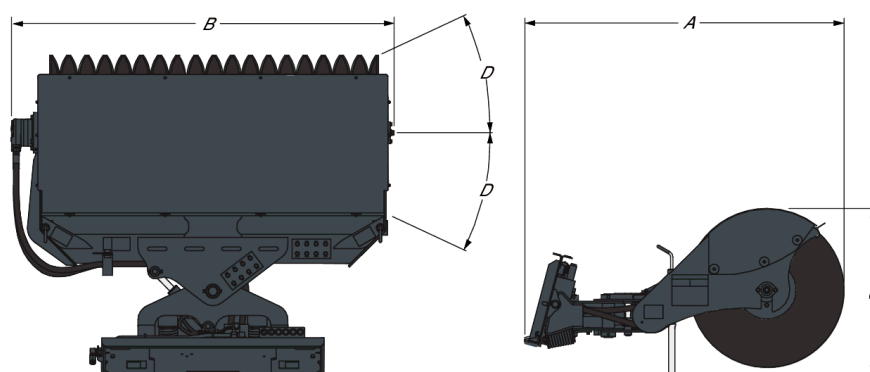

Dimensions

Description	Item number	Overall length (A) (mm)	Overall width (B) (mm)	Overall height (C) (mm)
Angle Broom 122 cm	6907000	1190.0	1395.0	580.0
Angle Broom 173 cm ACD	6905805	1680.0	2009.0	879.0
Angle Broom 213 cm ACD	6905806	1680.0	2416.0	879.0

Weights

Description	Item number	Operating weight (kg)	Shipping weight (kg)
Angle Broom 122 cm	6907000	118.0	132.0
Angle Broom 173 cm ACD	6905805	390.0	417.0
Angle Broom 213 cm ACD	6905806	428.0	472.0

Characteristics and performance

Description	Item number	Sweeping width straight (mm)	Sweeping width fully angled (mm)	Bristle diameter (mm)	Number of bristle sections (zig/zag - straight)	Degree of angle	Flow range (L/min)
Angle Broom 122 cm	6907000	1219.0	1055 @ 30°	543.0	23-4	± 30° (manual)	30.0-50.0
Angle Broom 173 cm ACD	6905805	1727.0	1600 @ 25°	813.0	33-2	± 25° (hydr. cyl.)	30.0-68.0
Angle Broom 213 cm ACD	6905806	2134.0	1956 @ 25°	813.0	48-2	± 25° (hydr. cyl.)	57.0-106.0

Main features

- Sweep flush to a curb or wall on right side
- Adjust the broom angle with fingertip controls on a cab-mounted attachment control kit (sold separately)
- 122 cm Angle Broom has 3-position manual angle
- High-torque motor for heavy material
- Proven, replaceable wafer bristles
- Polypropylene bristle material for long life.