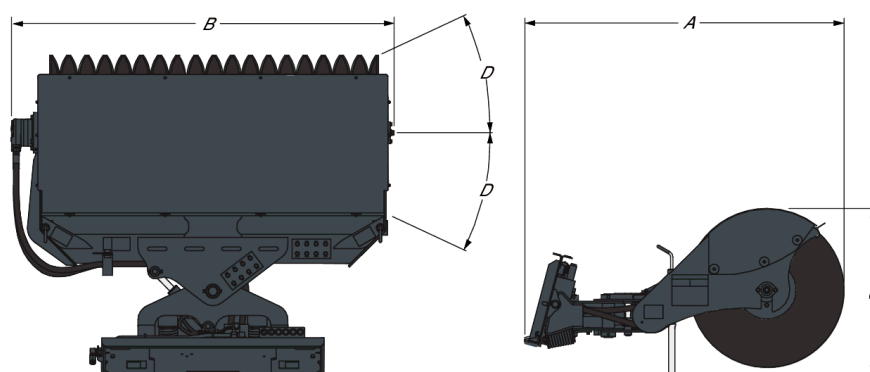

### Dimensions

Description	Item number	Overall length (A) (mm)	Overall width (B) (mm)	Overall height (C) (mm)
Angle Broom 122 cm	6907000	1190.0	1395.0	580.0
Angle Broom 173 cm ACD	6905805	1680.0	2009.0	879.0
Angle Broom 213 cm ACD	6905806	1680.0	2416.0	879.0

### Weights

Description	Item number	Operating weight (kg)	Shipping weight (kg)
Angle Broom 122 cm	6907000	118.0	132.0
Angle Broom 173 cm ACD	6905805	390.0	417.0
Angle Broom 213 cm ACD	6905806	428.0	472.0

### Characteristics and performance

Description	Item number	Sweeping width straight (mm)	Sweeping width fully angled (mm)	Bristle diameter (mm)	Number of bristle sections (zig/zag - straight)	Degree of angle	Flow range (L/min)
Angle Broom 122 cm	6907000	1219.0	1055 @ 30°	543.0	23-4	± 30° (manual)	30.0-50.0
Angle Broom 173 cm ACD	6905805	1727.0	1600 @ 25°	813.0	33-2	± 25° (hydr. cyl.)	30.0-68.0
Angle Broom 213 cm ACD	6905806	2134.0	1956 @ 25°	813.0	48-2	± 25° (hydr. cyl.)	57.0-106.0

### Main features

- Sweep flush to a curb or wall on right side
- Adjust the broom angle with fingertip controls on a cab-mounted attachment control kit (sold separately)
- 122 cm Angle Broom has 3-position manual angle
- High-torque motor for heavy material
- Proven, replaceable wafer bristles
- Polypropylene bristle material for long life.