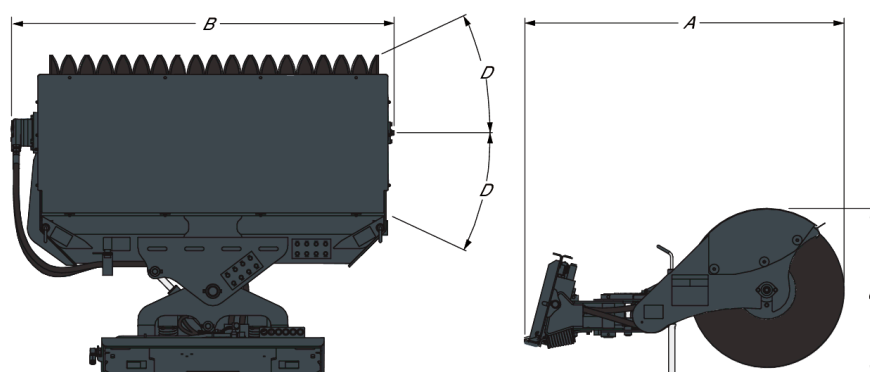

### Dimensions

Description	Item number	Overall length (A) (mm)	Overall width (B) (mm)	Overall height (C) (mm)
Angle Broom 122 cm	6907000	1190.0	1395.0	580.0
Angle Broom 173 cm ACD	6905805	1680.0	2009.0	879.0
Angle Broom 213 cm ACD	6905806	1680.0	2416.0	879.0

### Weights

Description	Item number	Operating weight (kg)	Shipping weight (kg)
Angle Broom 122 cm	6907000	118.0	132.0
Angle Broom 173 cm ACD	6905805	390.0	417.0
Angle Broom 213 cm ACD	6905806	428.0	472.0

### Characteristics and performance

Description	Item number	Sweeping width straight (mm)	Sweeping width fully angled (mm)	Bristle diameter (mm)	Number of bristle sections (zig/zag - straight)	Degree of angle	Flow range (L/min)
Angle Broom 122 cm	6907000	1219.0	1055 @ 30°	543.0	23-4	± 30° (manual)	30.0-50.0
Angle Broom 173 cm ACD	6905805	1727.0	1600 @ 25°	813.0	33-2	± 25° (hydr. cyl.)	30.0-68.0
Angle Broom 213 cm ACD	6905806	2134.0	1956 @ 25°	813.0	48-2	± 25° (hydr. cyl.)	57.0-106.0

## Main features

- Sweep flush to a curb or wall on right side
- Adjust the broom angle with fingertip controls on a cab-mounted attachment control kit (sold separately)
- 122 cm Angle Broom has 3-position manual angle
- High-torque motor for heavy material
- Proven, replaceable wafer bristles
- Polypropylene bristle material for long life.